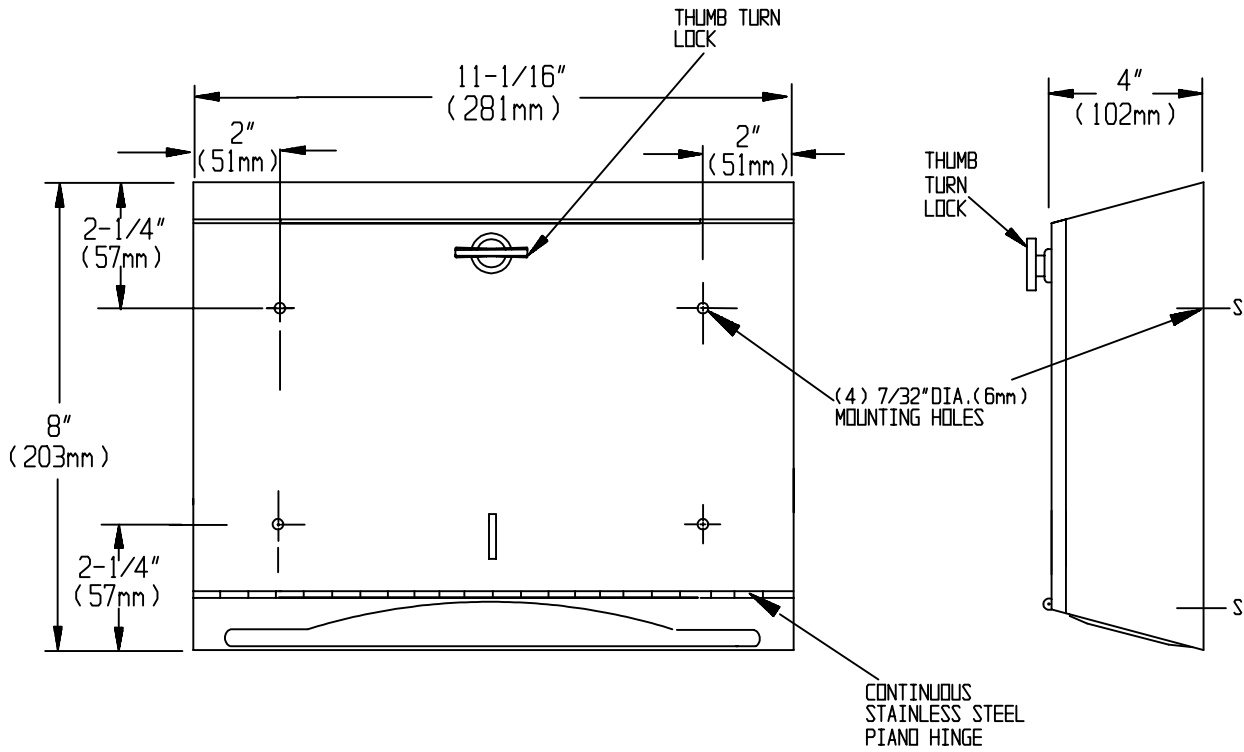

AMERICAN SPECIALTIES, INC.

441 Saw Mill River Road, Yonkers, NY 10701 (914) 476-9000

MODEL No: 0208-T

ISSUED: 1-87

REVISED: 11-04

SURFACE MOUNTED PETITE PAPER TOWEL DISPENSER

ELEVATION

SIDE VIEW

SPECIFICATION

Surface Mounted Petite Paper Towel Dispenser shall hold and dispense one pack 150 standard multi-fold or standard C-fold paper towels and shall be fabricated of alloy 18-8 stainless steel, type 304, 22 gauge. All exposed surfaces shall be N°4 satin finish and be protected during shipment with a PVC film easily removable after installation. Towel dispensing slot shall have a fully hemmed-in rolled edge for snag-free dispensing and user safety. Door shall be attached to cabinet at bottom with a full length 3/16" dia. stainless steel multi-staked piano hinge and shall be held closed with a thumb turn lock. Structural assembly of body and door components shall be of welded construction. Unit shall be provided with a refill view indicator. Wall shall be protected against uncontrolled door-drop damage by self-limiting body and hinge construction.

Surface Mounted Stainless Steel Petite Paper Towel Dispenser shall be Model N°0208-T as manufactured by American Specialties, Inc., 441 Saw Mill River Road Yonkers, New York 10701-4913

INSTALLATION

Unit is surface mounted on wall or partition using four (4) N°10 self tapping screws (by others). For compliance with ADA Accessibility Guidelines, unit should be installed so that towel dispenser slot is 54" (1372 mm) maximum above finished floor (AFF) if clear floor side reach access is provided or 48" (1219mm) maximum AFF if clear floor forward reach access only is provided or 46" (1168mm) maximum AFF if side reach over an obstruction (vanity) is only provided.

OPERATION

Towels are self-feeding until supply is depleted. Unit may be reloaded with a partial load in-place and will continue to feed properly. Low level of towel supply is indicated from 35% capacity to empty. Unit is a reduced-size model and has less capacity than larger models, therefore it is recommended to use this unit in space-restricted or low traffic areas.

Accessory Specialties

AMERICAN DISPENSER

Desert Ray Products

WATROUS INC.